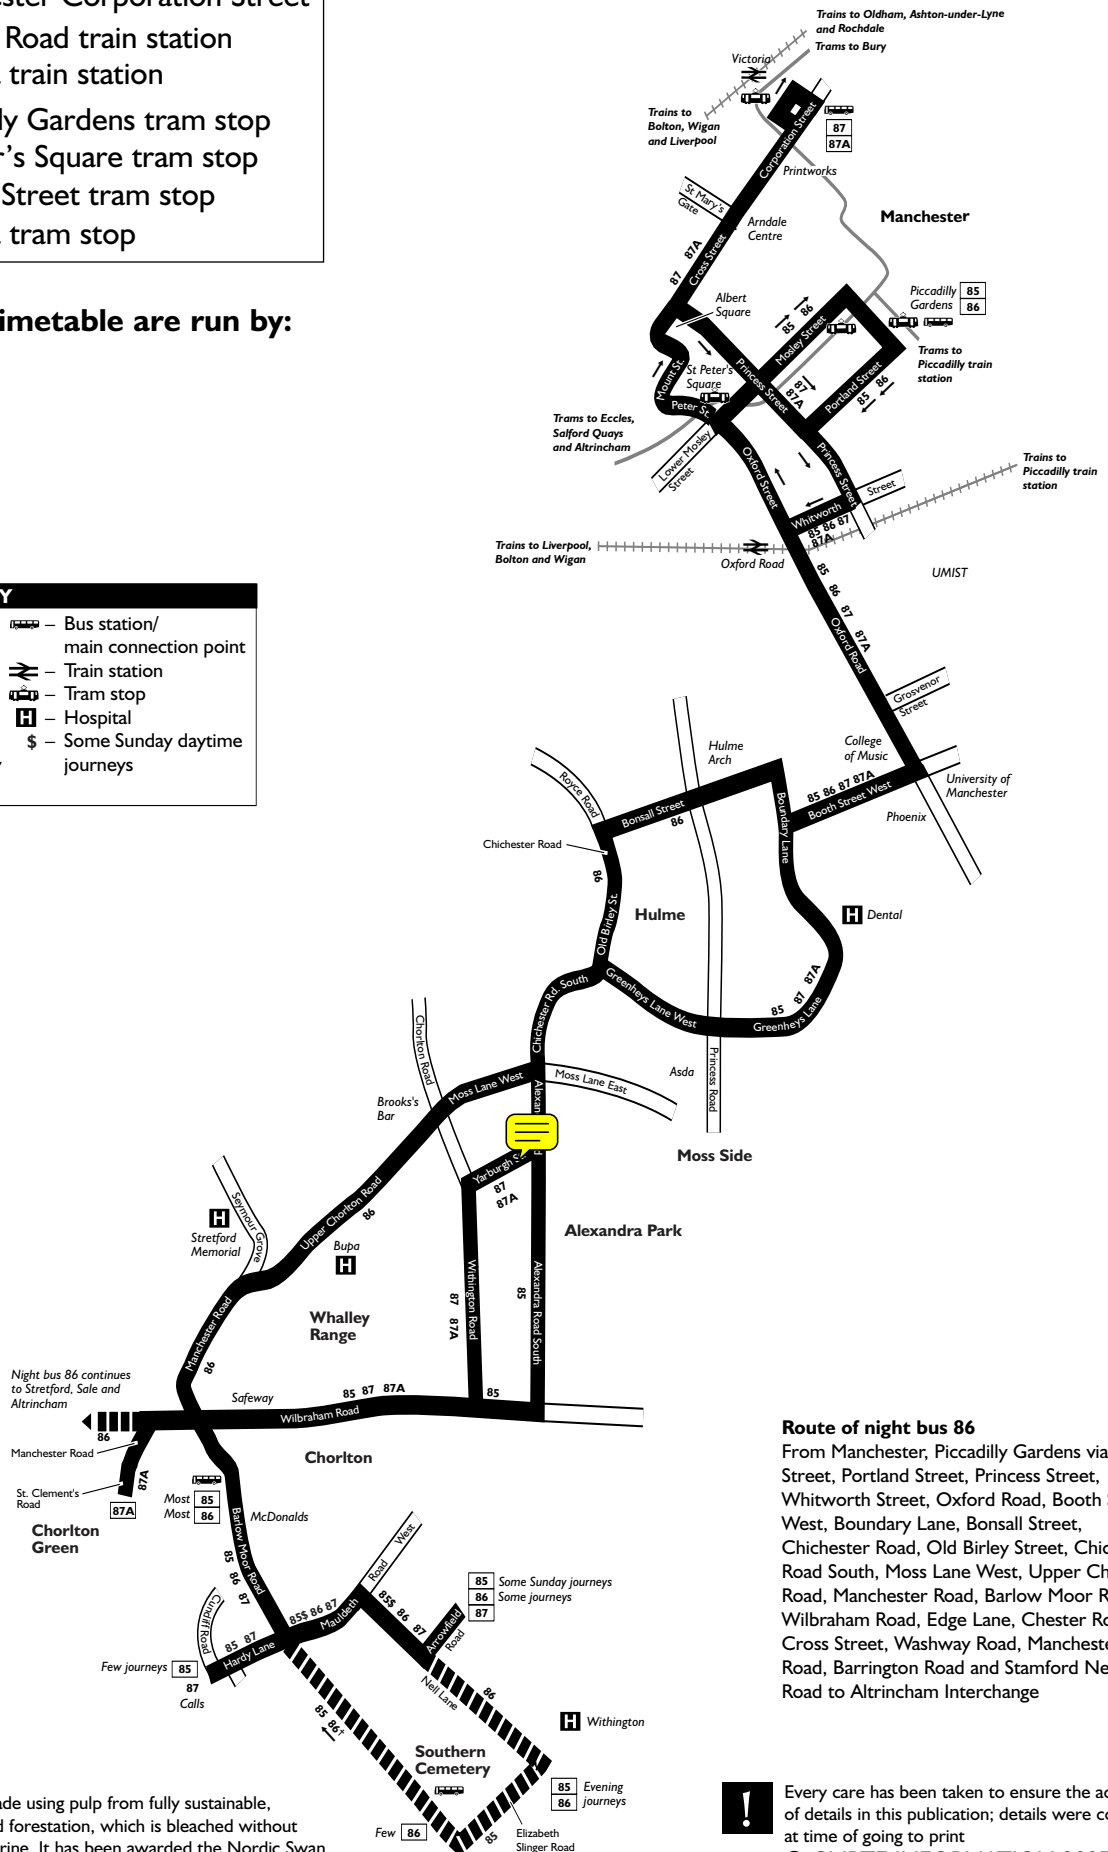

Connection points

- Bus:** Southern Cemetery bus station
Chorlton bus station
Piccadilly Gardens
Manchester Corporation Street
- Train:** Oxford Road train station
Victoria train station
- Tram:** Piccadilly Gardens tram stop
St Peter's Square tram stop
Mosley Street tram stop
Victoria tram stop

The buses in this timetable are run by:

Stagecoach Manchester
Hyde Road Depot
Ardwick
Manchester
M12 6JS
Telephone 0161-273 3377

KEY			
	Bus route		Bus station/ main connection point
	Evening journeys		Train station
	Train line		Tram stop
	Tram line		Hospital
	Direction of travel		Some Sunday daytime journeys
	Terminus		
	0530 and 0600 Monday to Friday journeys only		

Route plan for bus numbers

85 86 87 87A

Route of night bus 86

From Manchester, Piccadilly Gardens via Parker Street, Portland Street, Princess Street, Whitworth Street, Oxford Road, Booth Street West, Boundary Lane, Bonsall Street, Chichester Road, Old Birley Street, Chichester Road South, Moss Lane West, Upper Chorlton Road, Manchester Road, Barlow Moor Road, Wilbraham Road, Edge Lane, Chester Road, Cross Street, Washway Road, Manchester Road, Barrington Road and Stamford New Road to Altrincham Interchange